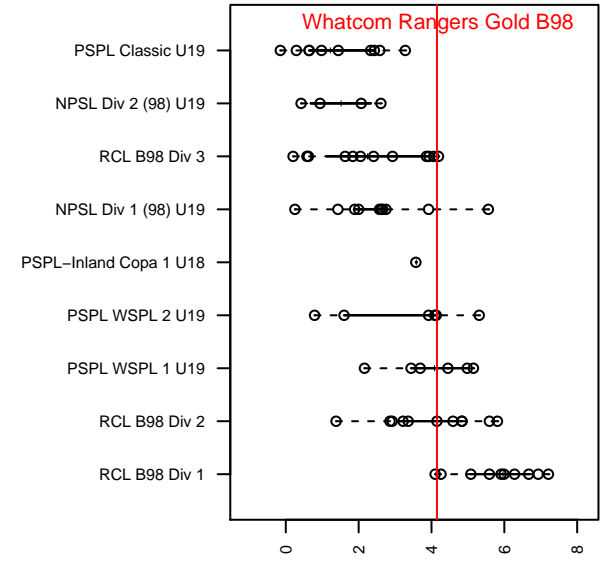

Whatcom Rangers Gold B98

Whatcom FC Rangers
 Bellingham, WA
 B98 total strength=1705
 attack=28.14 defense=18.88
 fall league = RCL B98 Div 2
 notes= Knowles 2013-4; Conway 2015

alt names used:
 72 Whatcom FC Rangers BU 98 Gold
 WHATCOM FC RANGERS BU 98 GOLD (WA)
 Whatcom FC Ra – BU98 Gold
 WHATCOM FC RANGERS BU 98 GOLD (WA)
 Whatcom FC Rangers B98 Gold
 Whatcom FC Ra – BU98 Gold

Venues played:
 2016 Showcase of Champions U19 Diamond U
 2016 Baker Blast Premier U18-19
 2016 Nike Crossfire Challenge Super Group U'
 2016 RCL B98 Div 2
 2016 PacNW Winter Classic Premier U19
 2016 WYS Presidents Cup B98

**attack and defense variance (black dot)
relative to other teams
and top 10 in region**

**attack and defense rating
relative to others at age
and all opponents in last 13 months**

Performance relative to 13 month average