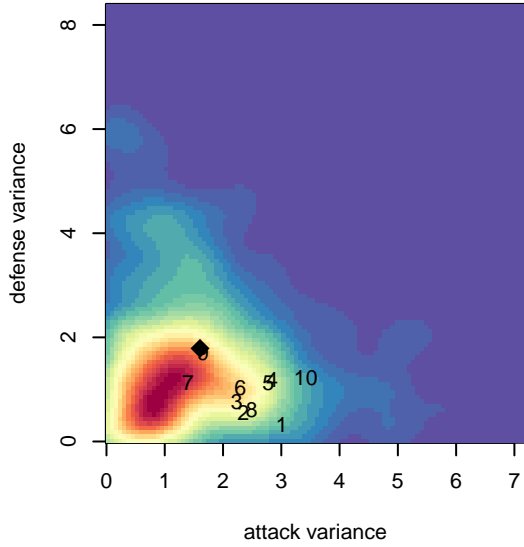

Whatcom Rangers Gold B98

Whatcom FC Rangers
 Bellingham, WA
 B98 total strength=1705
 attack=28.14 defense=18.88
 fall league = RCL B98 Div 2
 notes= Knowles 2013-4; Conway 2015

alt names used:
 72 Whatcom FC Rangers BU 98 Gold
 WHATCOM FC RANGERS BU 98 GOLD (WA)
 Whatcom FC Ra – BU98 Gold
 WHATCOM FC RANGERS BU 98 GOLD (WA)
 Whatcom FC Rangers B98 Gold
 Whatcom FC Ra – BU98 Gold

**attack and defense variance (black dot)
relative to other teams
and top 10 in region**

**attack and defense rating
relative to others at age
and all opponents in last 13 months**

Performance relative to 13 month average