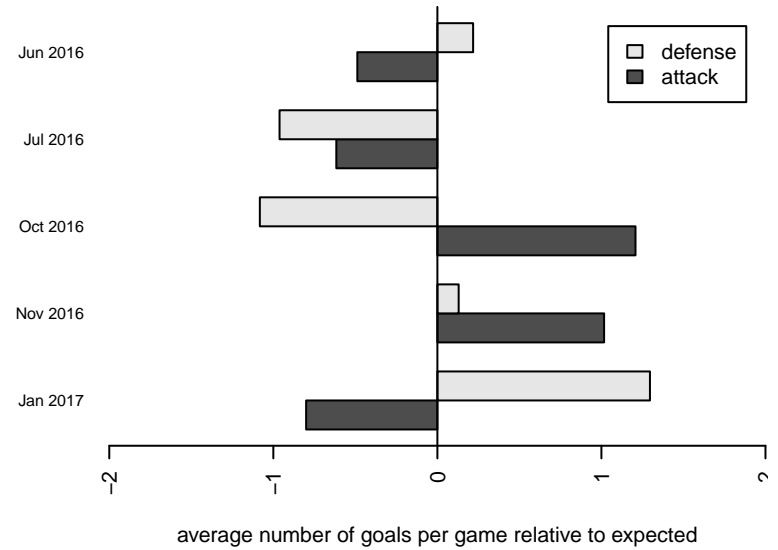

Performance relative to 13 month average