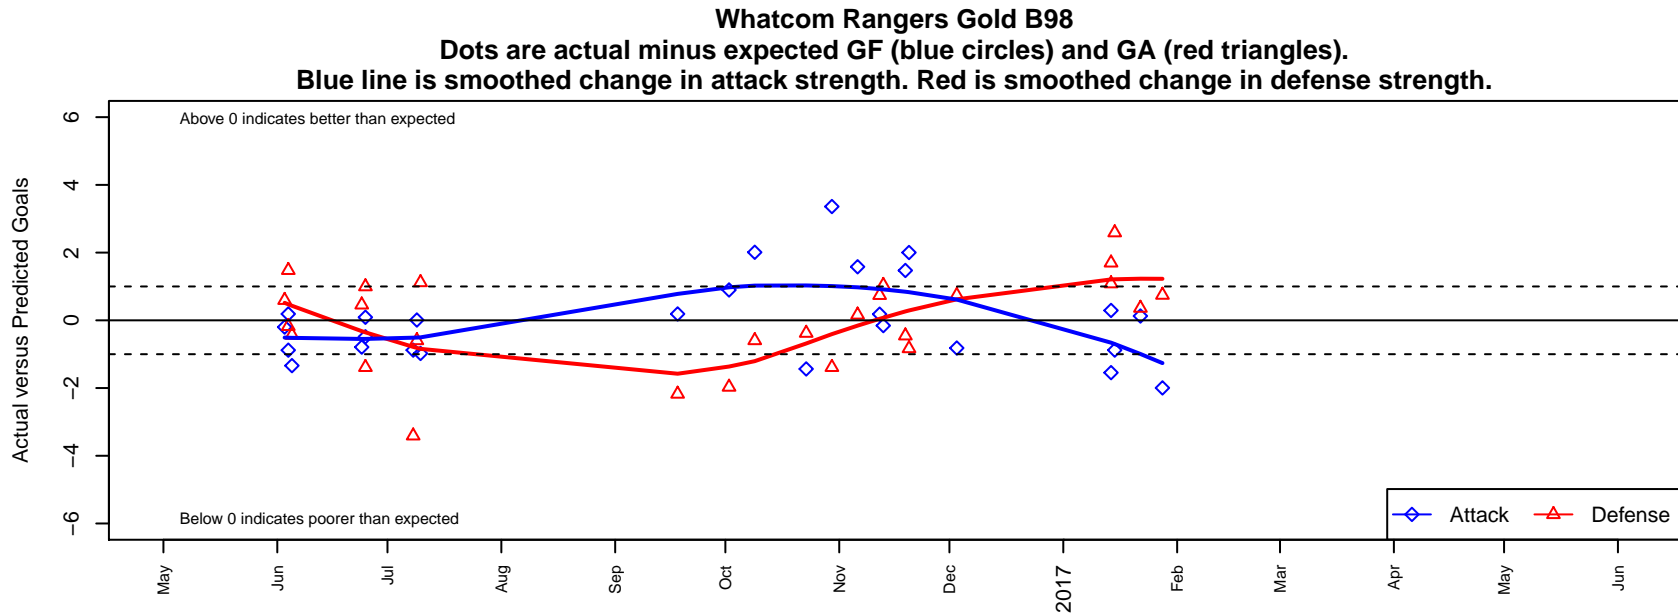

Whatcom Rangers Gold B98

Whatcom FC Rangers
 Bellingham, WA
 B98 total strength=1705
 attack=28.14 defense=18.88
 fall league = RCL B98 Div 2
 notes= Knowles 2013-4; Conway 2015

alt names used:
 72 Whatcom FC Rangers BU 98 Gold
 WHATCOM FC RANGERS BU 98 GOLD (WA)
 Whatcom FC Ra – BU98 Gold
 WHATCOM FC RANGERS BU 98 GOLD (WA)
 Whatcom FC Rangers B98 Gold
 Whatcom FC Ra – BU98 Gold

**attack and defense variance (black dot)
relative to other teams
and top 10 in region**

**attack and defense rating
relative to others at age
and all opponents in last 13 months**

Performance relative to 13 month average