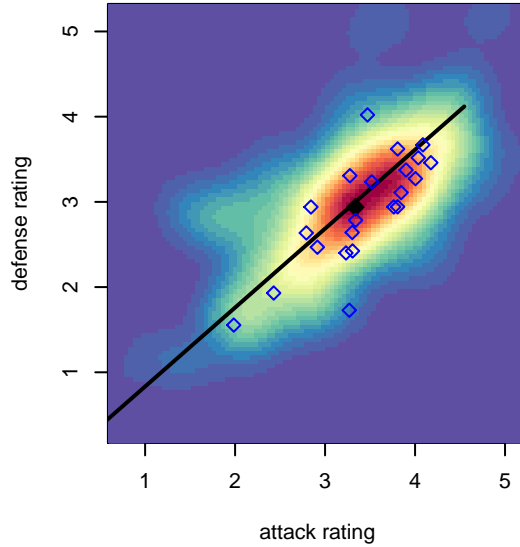

Whatcom Rangers Gold B98

Whatcom FC Rangers
 Bellingham, WA
 B98 total strength=1705
 attack=28.14 defense=18.88
 fall league = RCL B98 Div 2
 notes= Knowles 2013-4; Conway 2015

alt names used:
 72 Whatcom FC Rangers BU 98 Gold
 WHATCOM FC RANGERS BU 98 GOLD (WA)
 Whatcom FC Ra – BU98 Gold
 WHATCOM FC RANGERS BU 98 GOLD (WA)
 Whatcom FC Rangers B98 Gold
 Whatcom FC Ra – BU98 Gold

**attack and defense variance (black dot)
relative to other teams
and top 10 in region**

**attack and defense rating
relative to others at age
and all opponents in last 13 months**

Performance relative to 13 month average