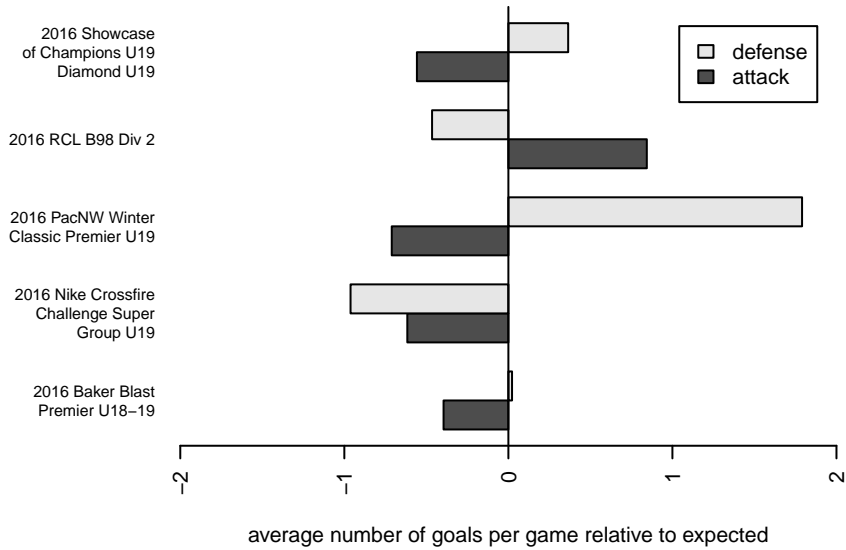

Whatcom Rangers Gold B98

Whatcom FC Rangers
 Bellingham, WA
 B98 total strength=1705
 attack=28.14 defense=18.88
 fall league = RCL B98 Div 2
 notes= Knowles 2013-4; Conway 2015

alt names used:
 72 Whatcom FC Rangers BU 98 Gold
 WHATCOM FC RANGERS BU 98 GOLD (WA)
 Whatcom FC Ra – BU98 Gold
 WHATCOM FC RANGERS BU 98 GOLD (WA)
 Whatcom FC Rangers B98 Gold
 Whatcom FC Ra – BU98 Gold

Venues played:
 2016 Showcase of Champions U19 Diamond U
 2016 Baker Blast Premier U18-19
 2016 Nike Crossfire Challenge Super Group U'
 2016 RCL B98 Div 2
 2016 PacNW Winter Classic Premier U19
 2016 WYS Presidents Cup B98

**attack and defense variance (black dot)
relative to other teams
and top 10 in region**

**attack and defense rating
relative to others at age
and all opponents in last 13 months**

Performance relative to 13 month average